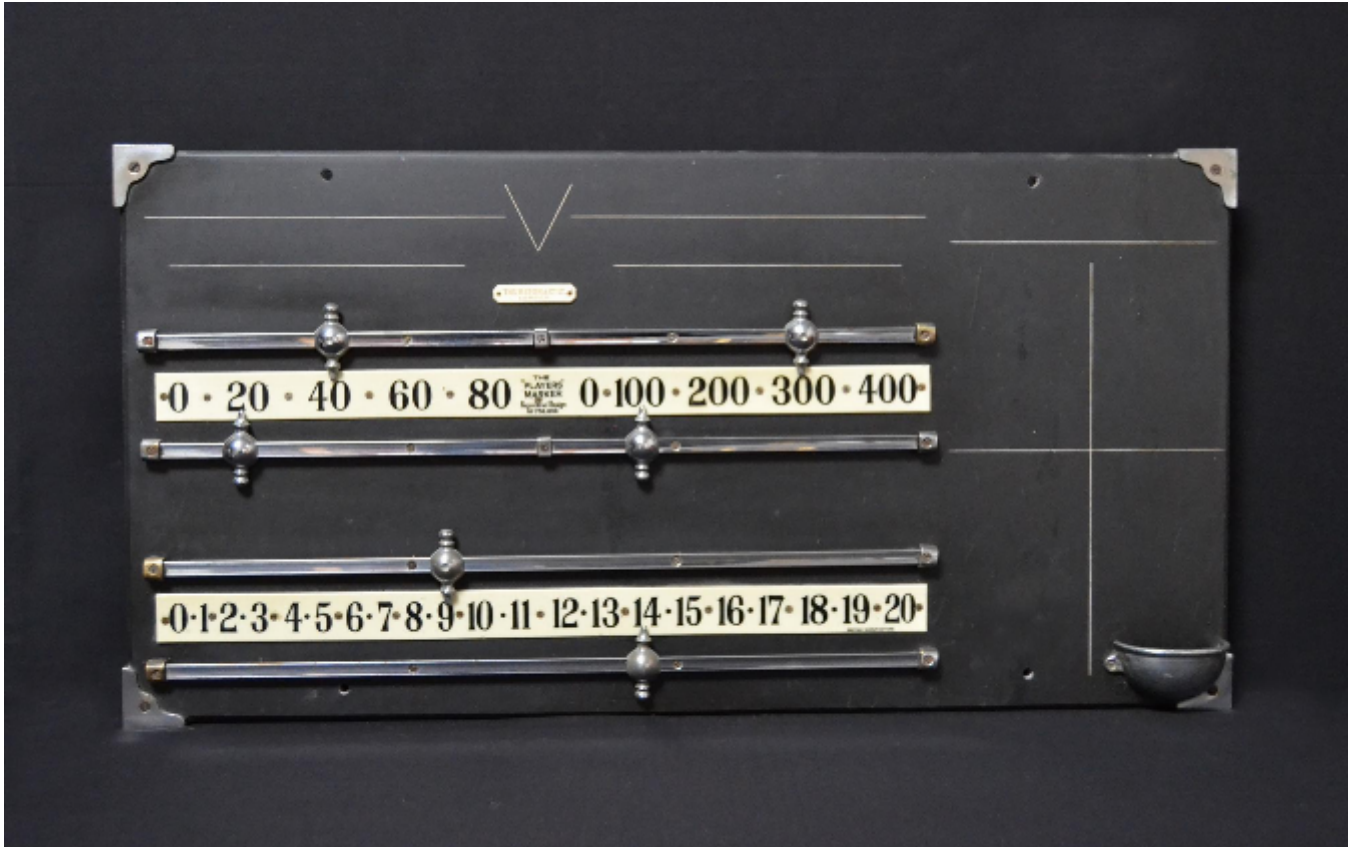

Slate framed antique Billiard - Snooker scoreboard

Sold

REF: 1028

Height: 45.08 cm (17.7")

Width: 88.3 cm (34.8")

Depth: 2.5 cm (1")

Description

A slate framed Antique Billiard - Snooker scoreboard with nickel plated rails and pointers, stylized italic numbers and a small chalk holding pouch, circa 1910. An attractive and unusual scorer that sits very well with Arts & Crafts or Nouveau Billiard / Snooker tables.