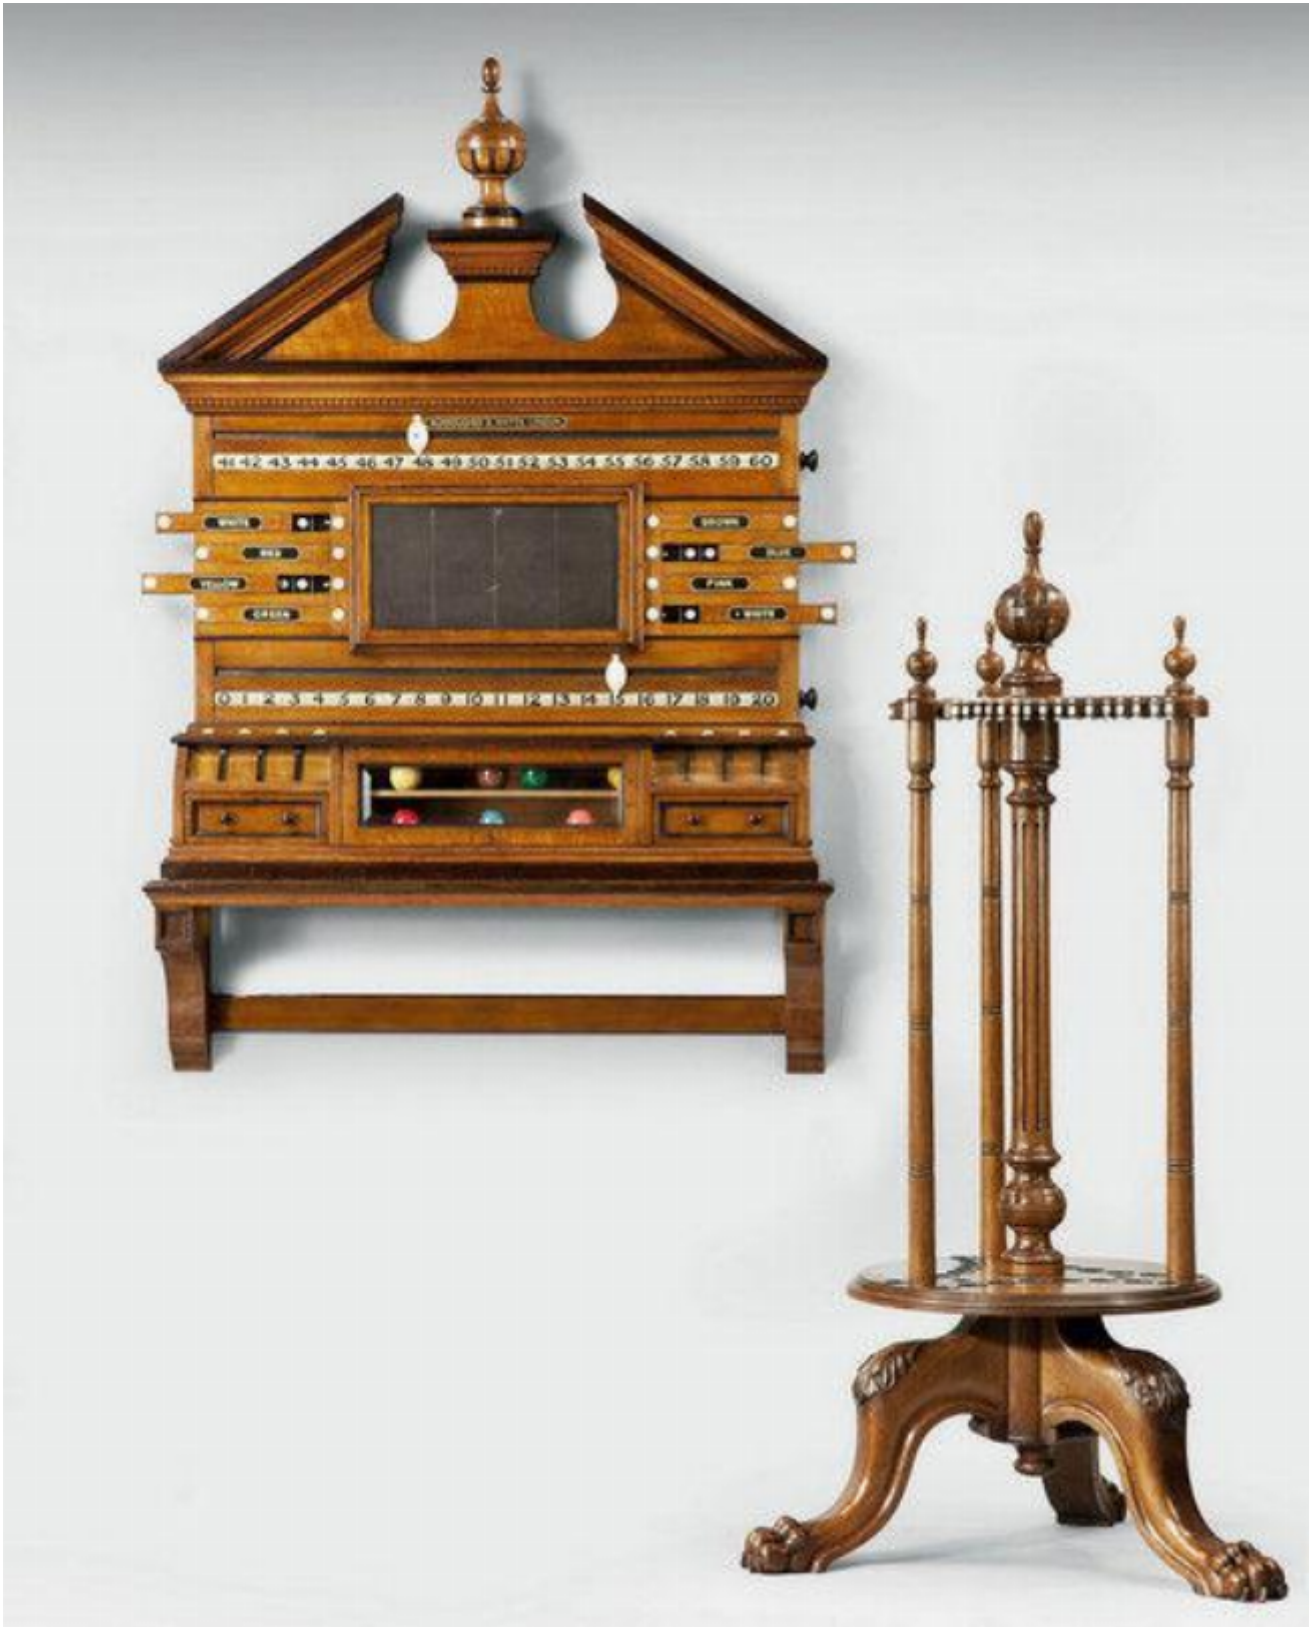

Antique billiard snooker pool cue stand and scoring cabinet KInross  
House circa 1890

Sold

REF: 1124

## Description

This imposing wall mounted billiards or snooker cabinet in solid oak, by the original Burroughes & Watts of London, is a scorer for Billiards, snooker and Life Pool. The broken pediment is surmounted by a central gadrooned finial above an egg and dart stepped cornice. A central revolving double sided slate /mirror panel is flanked by lettered sliding panels with ivory bosses which move to reveal hidden boxwood and ebony 'stars' to mark the game of Life Pool, while revolving number bars which rotate from 1-100 have ivory reeded markers.

The base comprises a ball storage compartment with a glazed and hinged door, complete with lockable drawers for stake holding and retrieval. The revolving billiard snooker or pool cue carousel in solid figured oak, also by Burroughes & Watts, has gadrooned finials above a tri-form top with the original ivory clips for cue retention. The central fluted column is flanked by three similar uprights raised on a revolving base supported by three massive lion's paw feet with scrolling acanthus foliage. English circa 1880.