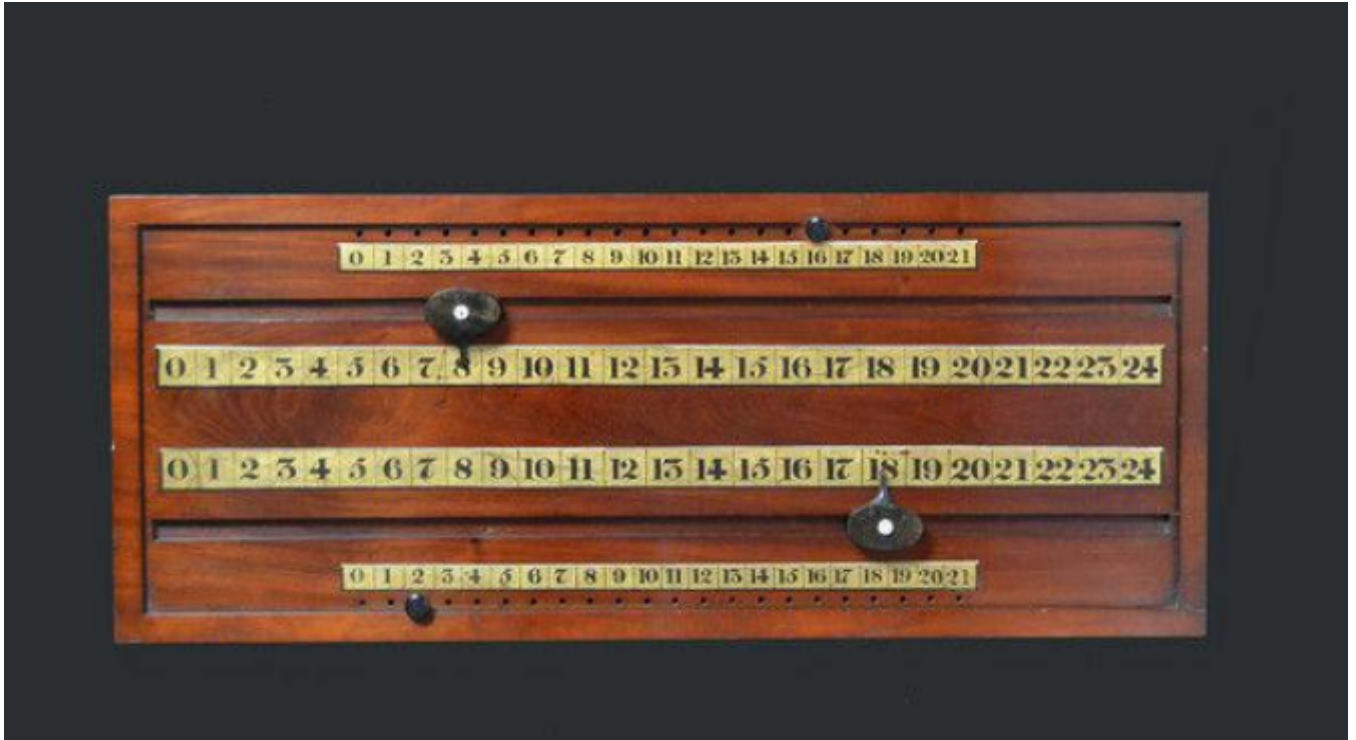

A Gillows Billiard Marker circa 1820

Sold

REF: 1067

Description

antique billiard snooker scorer sold

An exceptionally elegant wall mounted Mahogany framed Billiard marker by Gillows of London & Lancaster circa 1820. Beautifully constructed of the finest mahogany with gilded lettering and ebony inlay this marker is one of the earliest we have ever seen. Gillows made very few billiard tables or accessories and only ever as important commissions for landed gentry and the aristocracy.