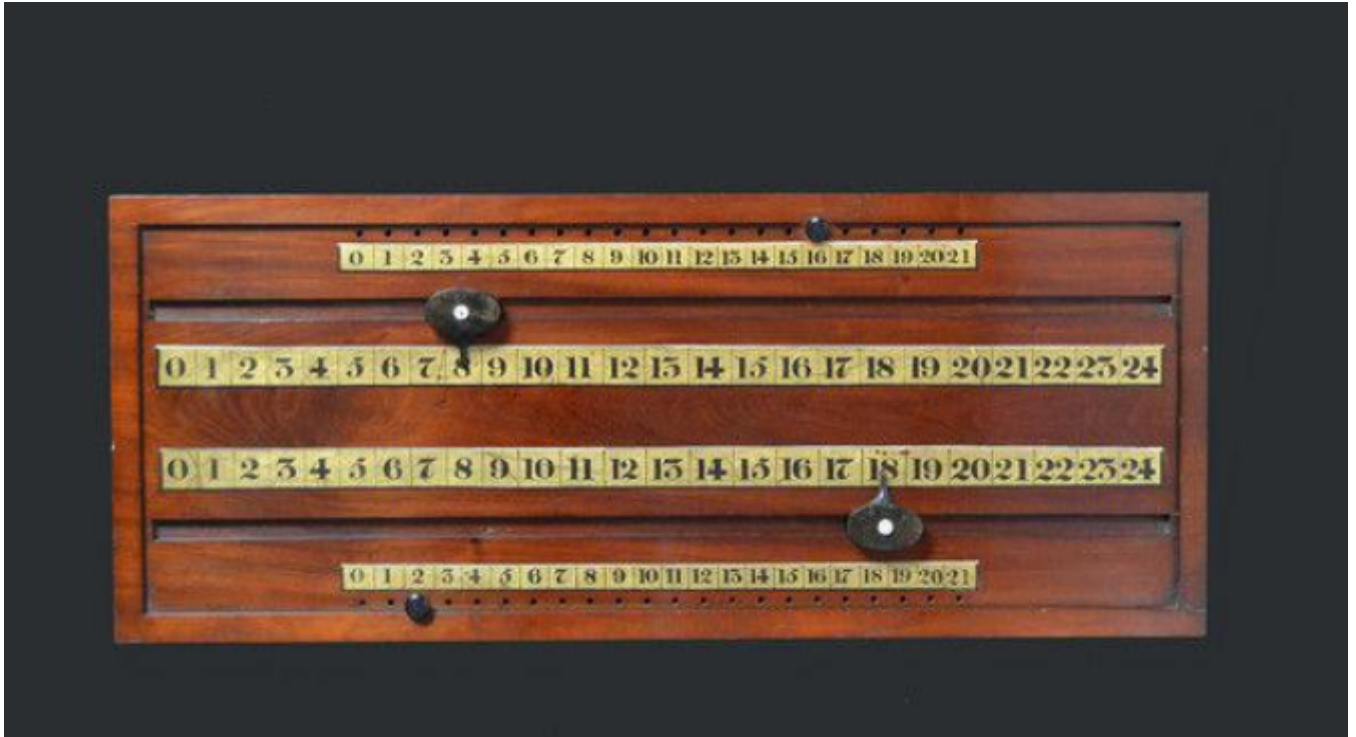

A Gillows Billiard Marker circa 1820

Sold

REF: 1067

Description

antique billiard snooker scorer sold

An exceptionally elegant wall mounted Mahogany framed Billiard marker by Gillows of London & Lancaster circa 1820. Beautifully constructed of the finest mahogany with gilded lettering and ebony inlay this marker is one of the earliest we have ever seen. Gillows made very few billiard tables or accessories and only ever as important commissions for landed gentry and the aristocracy.