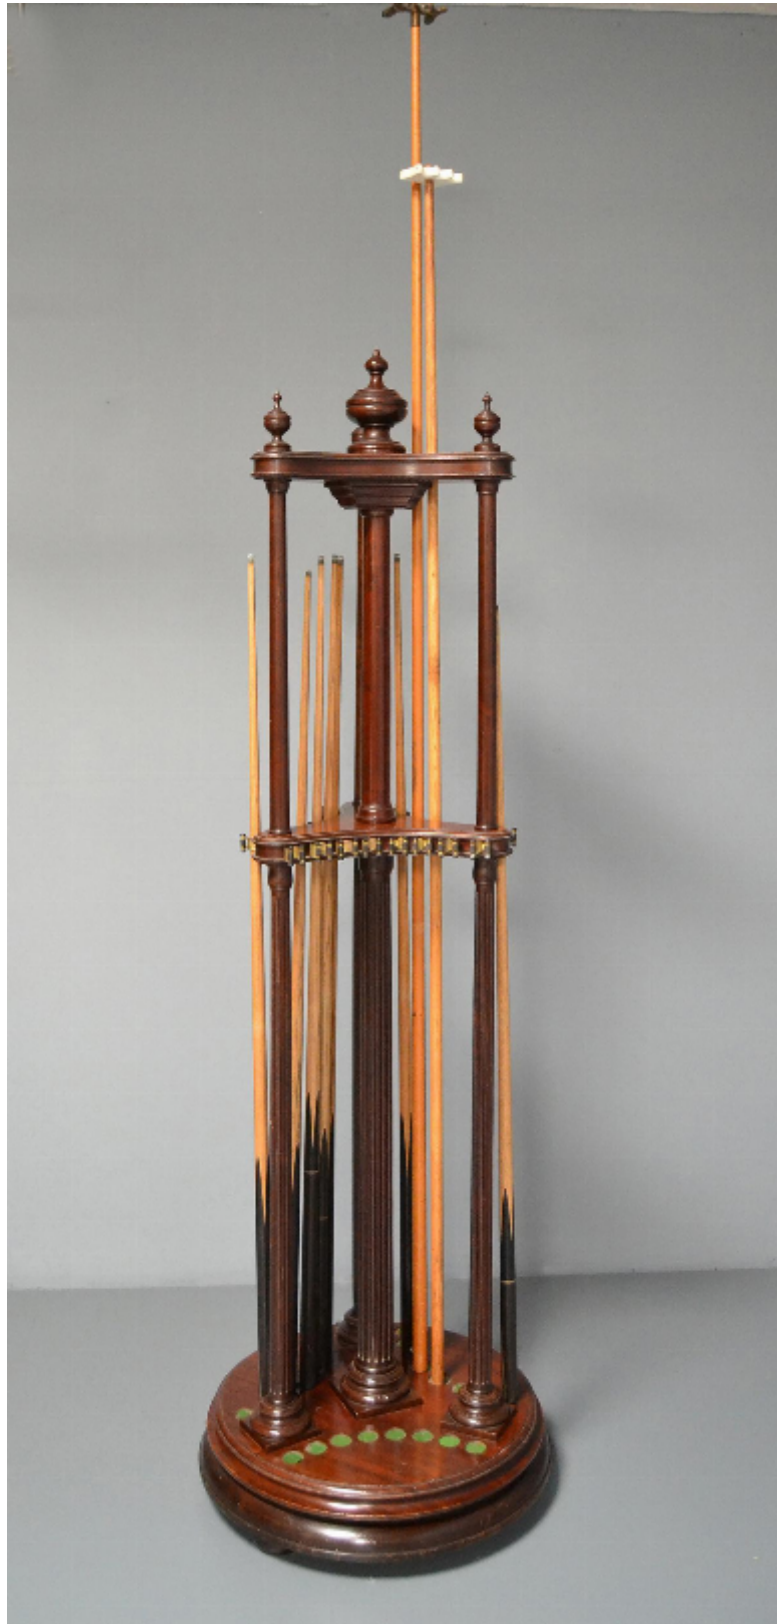

Billiard or Snooker cue rack monumental country house RESERVED

Sold

REF: 1034

Height: 193 cm (76")

Diameter: 66 cm (26")

## Description

An exceptional mahogany Billiard or Snooker cue stand of Country House proportions probably by "THE ORIGINAL Burroughes & Watts" of London circa 1860. A revolving base sits on three concealed bun feet, a central reeded neo classical column is flanked by three smaller reeded uprights which are turn mounted on blocks and are connected to the upper tier via a tri-form section which is lined with sprung cue clips. The upper tier allows for the storage of long cues and rests, and is complimented by a large decorative finial and three other smaller finials.