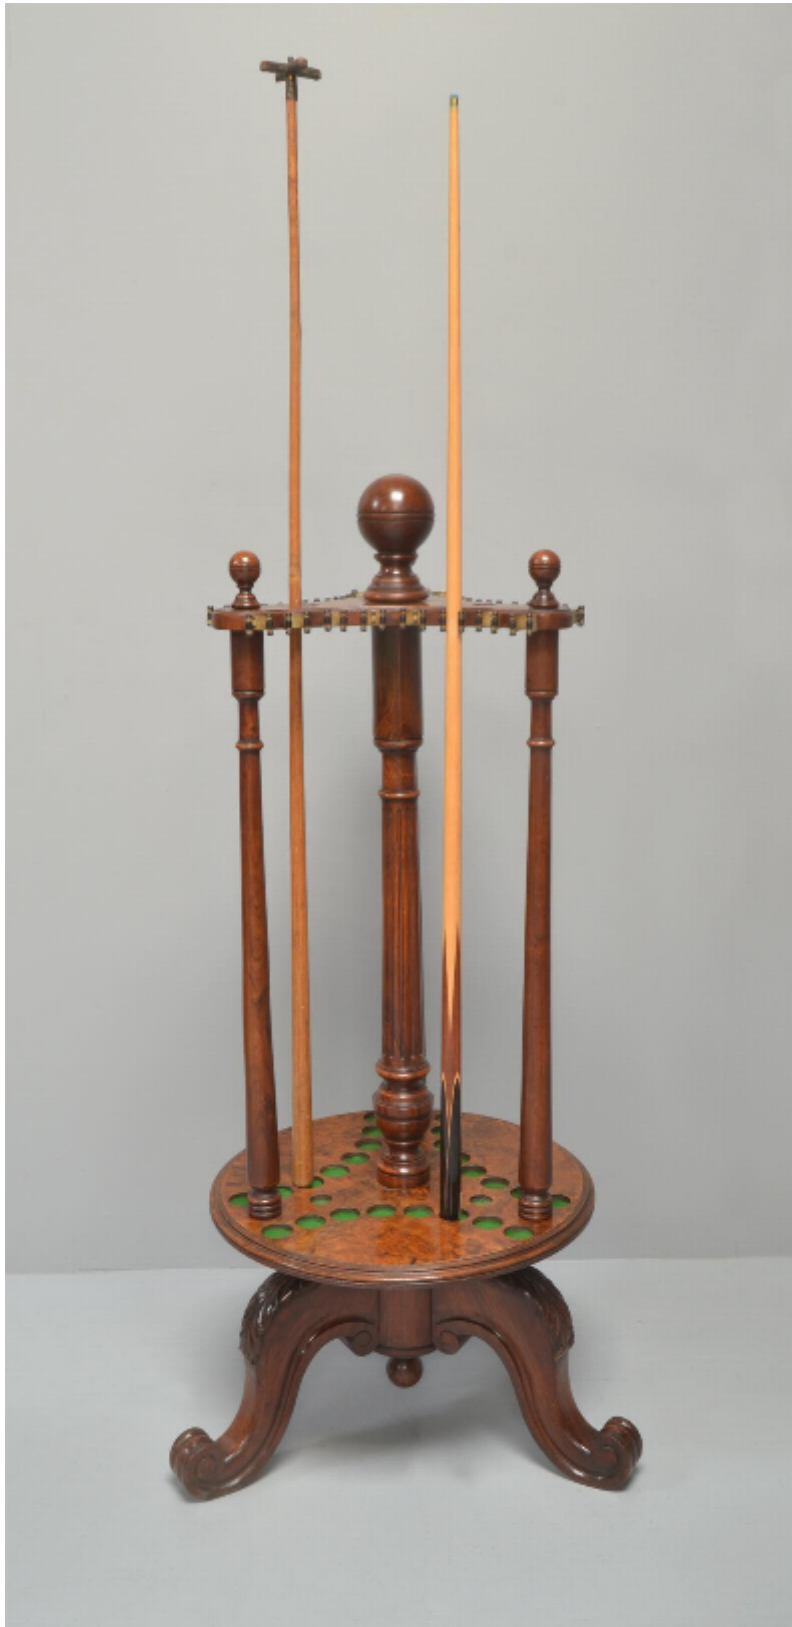

A decorative circular billiard cue stand

Sold

REF: 1198

Height: 144 cm (56.7")

Diameter: 66 cm (26")

Description

An imposing decorative antique billiard snooker or pool cue stand of country house proportions circa 1890.

Standing on three handsome carved feet, this revolving cue stand is made from an excellent cut of walnut.

A fluted central column is flanked by three other uprights and the top is capped with circular bosses.

The brass cue clips have been replaced at some stage.

Made by Burroughes & Watts of London