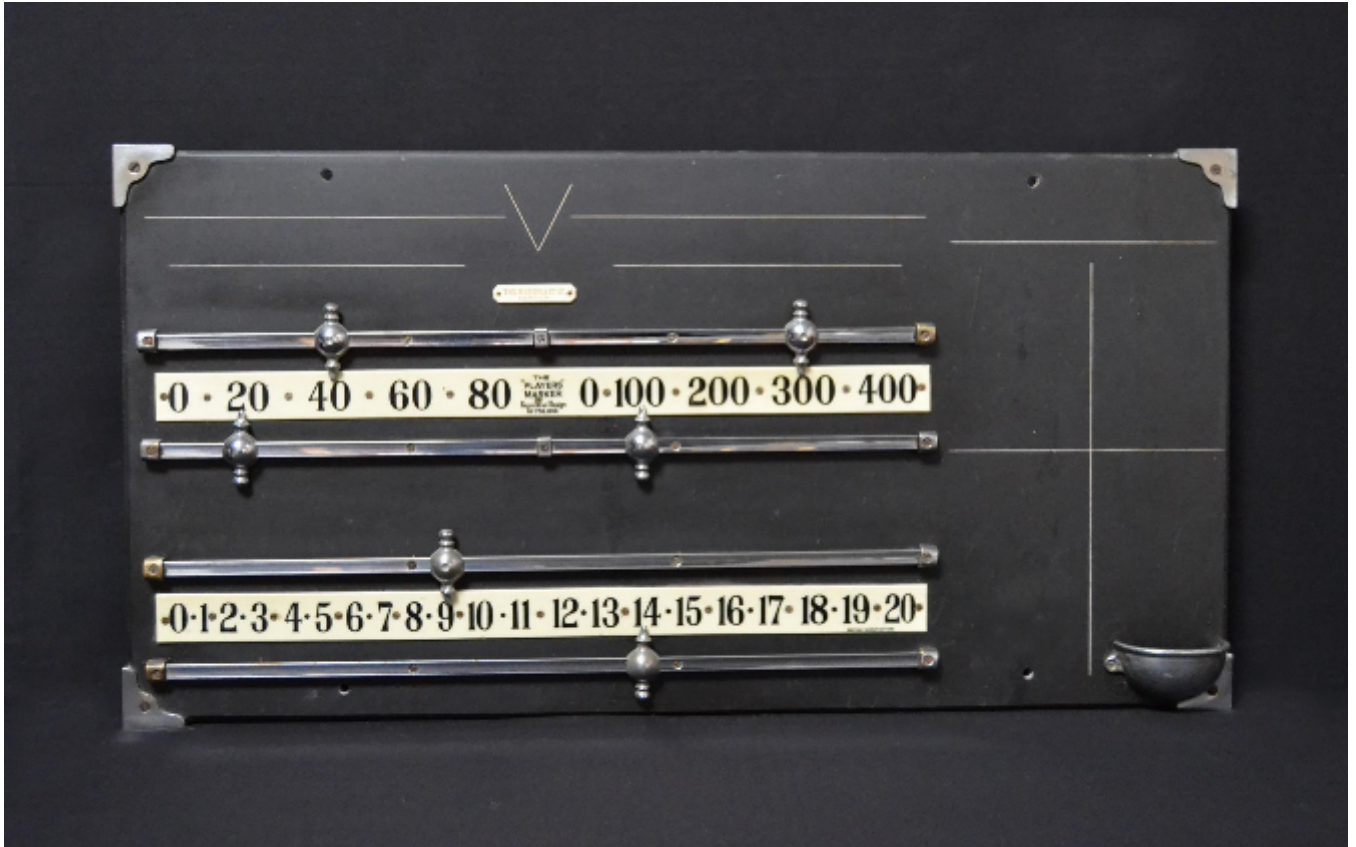

Slate framed antique Billiard - Snooker scoreboard

Sold

REF: 1028

Height: 45.08 cm (17.7")

Width: 88.3 cm (34.8")

Depth: 2.5 cm (1")

## Description

A slate framed Antique Billiard - Snooker scoreboard with nickel plated rails and pointers, stylized italic numbers and a small chalk holding pouch, circa 1910. An attractive and unusual scorer that sits very well with Arts & Crafts or Nouveau Billiard / Snooker tables.