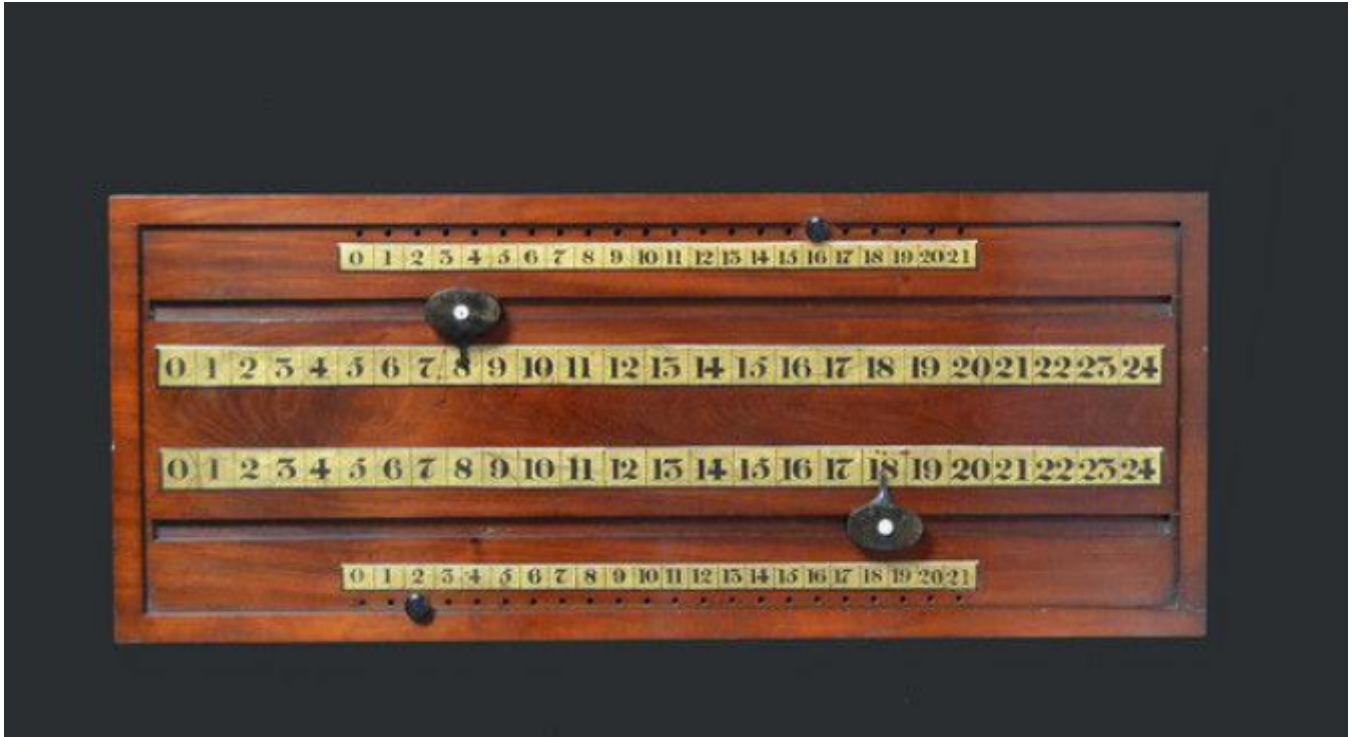

A Gillows Billiard Marker circa 1820

Sold

REF: 1067

## Description

antique billiard snooker scorer sold

An exceptionally elegant wall mounted Mahogany framed Billiard marker by Gillows of London & Lancaster circa 1820. Beautifully constructed of the finest mahogany with gilded lettering and ebony inlay this marker is one of the earliest we have ever seen. Gillows made very few billiard tables or accessories and only ever as important commissions for landed gentry and the aristocracy.