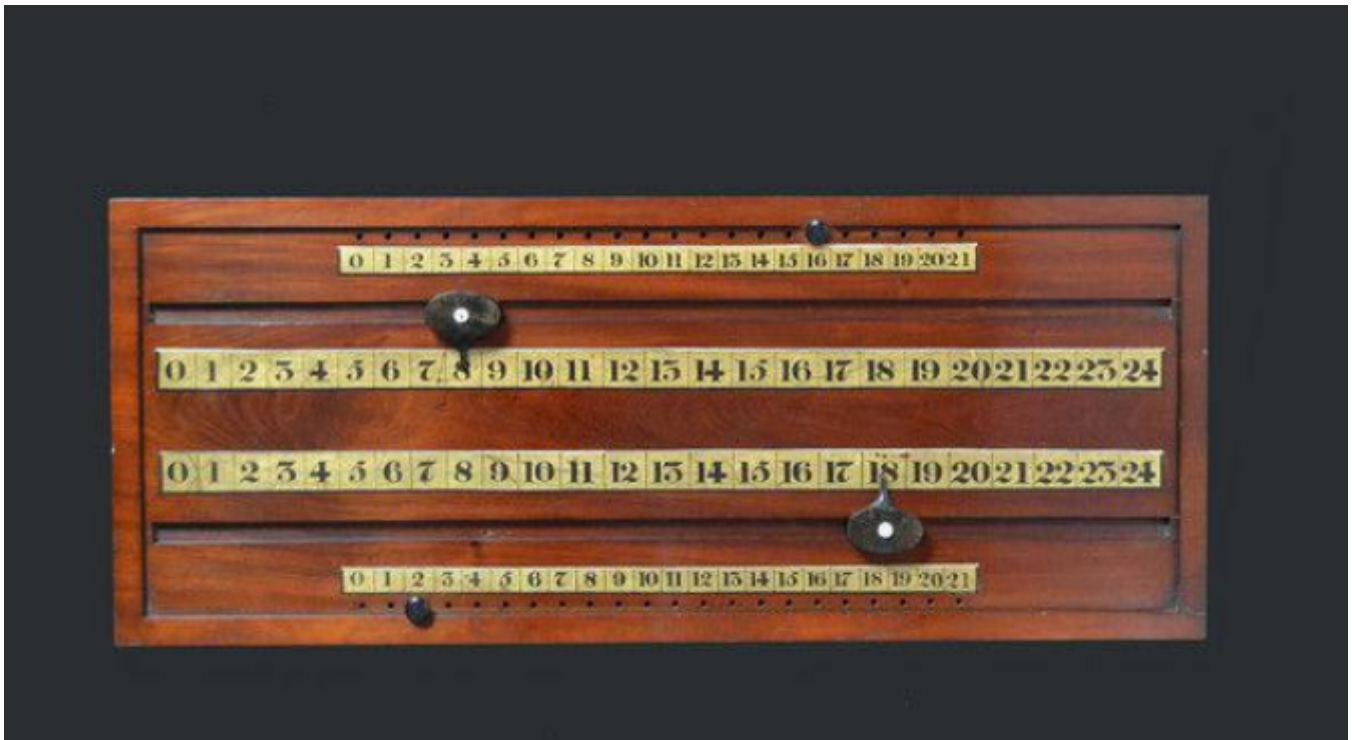

A Gillows Billiard Marker circa 1820

Sold

REF: 1067

Description

antique billiard snooker scorer sold

An exceptionally elegant wall mounted Mahogany framed Billiard marker by Gillows of London & Lancaster circa 1820. Beautifully constructed of the finest mahogany with gilded lettering and ebony inlay this marker is one of the earliest we have ever seen. Gillows made very few billiard tables or accessories and only ever as important commissions for landed gentry and the aristocracy.