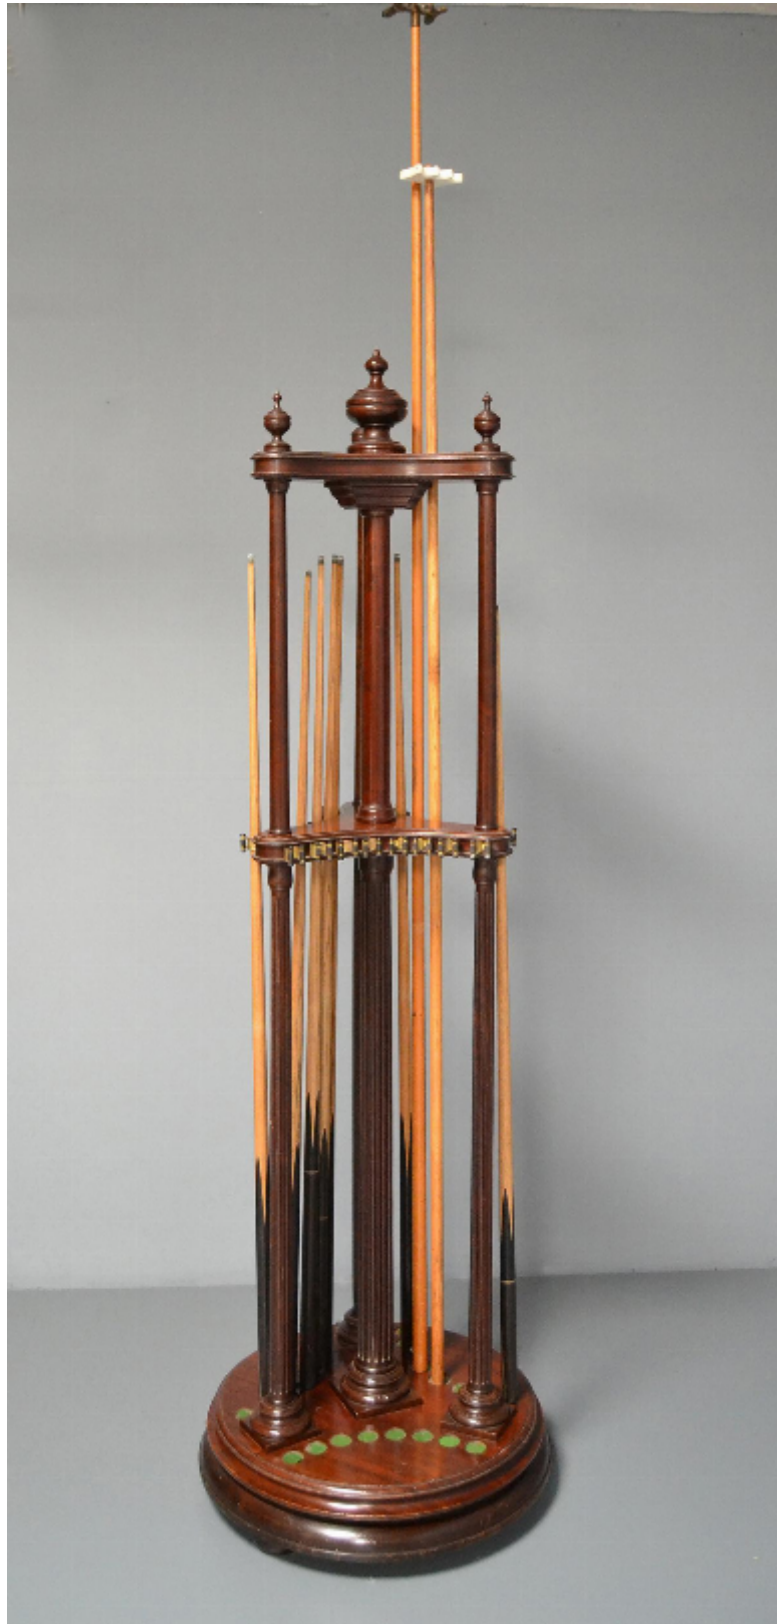

Billiard or Snooker cue rack monumental country house RESERVED

Sold

REF: 1034

Height: 193 cm (76")

Diameter: 66 cm (26")

Description

An exceptional mahogany Billiard or Snooker cue stand of Country House proportions probably by "THE ORIGINAL Burroughes & Watts" of London circa 1860. A revolving base sits on three concealed bun feet, a central reeded neo classical column is flanked by three smaller reeded uprights which are turn mounted on blocks and are connected to the upper tier via a tri-form section which is lined with sprung cue clips. The upper tier allows for the storage of long cues and rests, and is complimented by a large decorative finial and three other smaller finials.