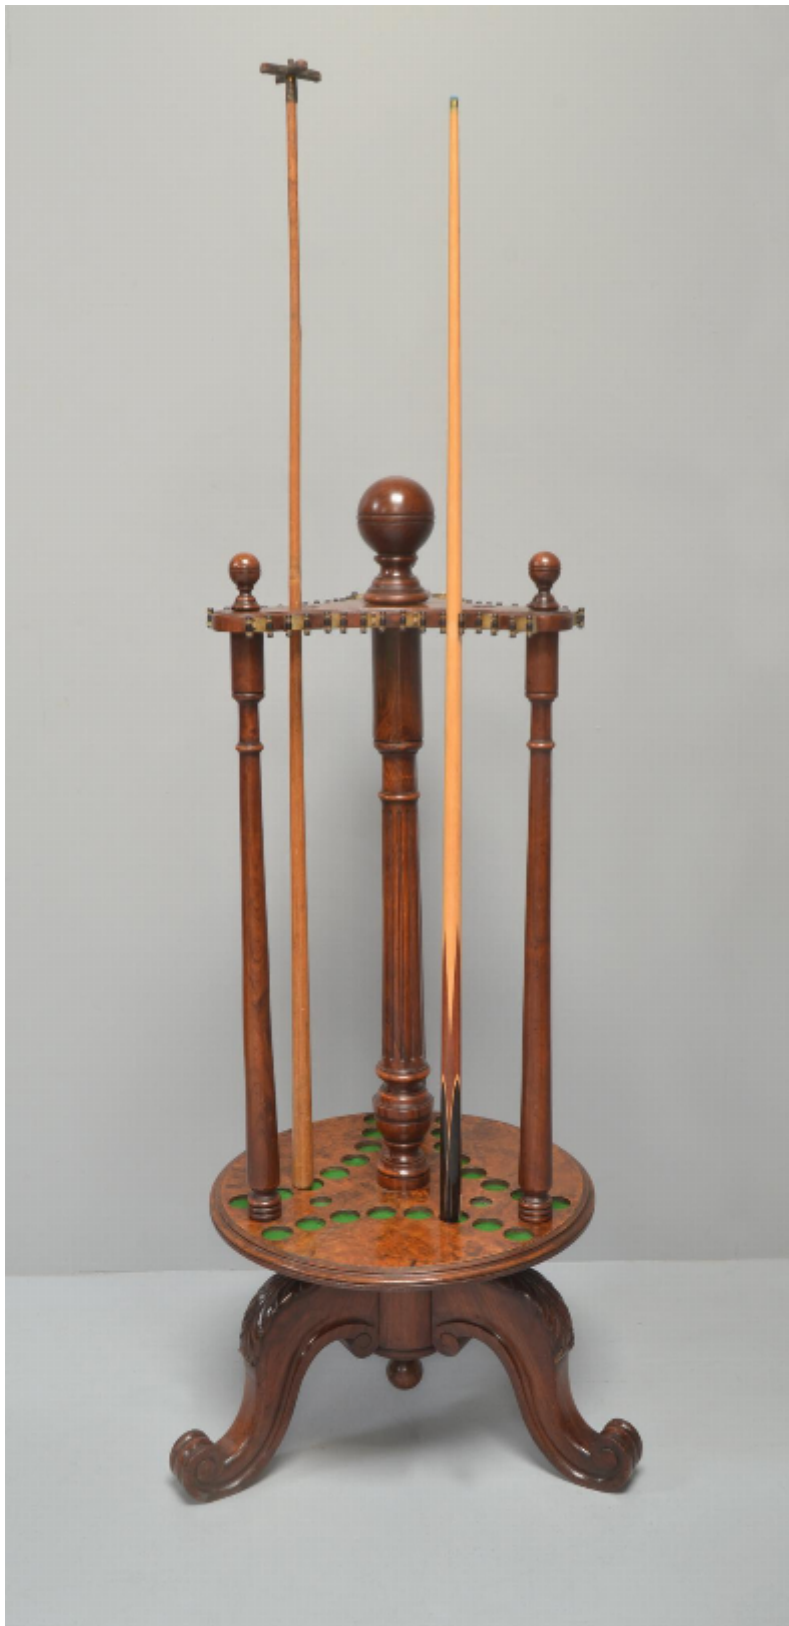

A decorative circular billiard cue stand

Sold

REF: 1198

Height: 144 cm (56.7")

Diameter: 66 cm (26")

### Description

An imposing decorative antique billiard snooker or pool cue stand of country house proportions circa 1890.

Standing on three handsome carved feet, this revolving cue stand is made from an excellent cut of walnut.

A fluted central column is flanked by three other uprights and the top is capped with circular bosses.

The brass cue clips have been replaced at some stage.

Made by Burroughes & Watts of London