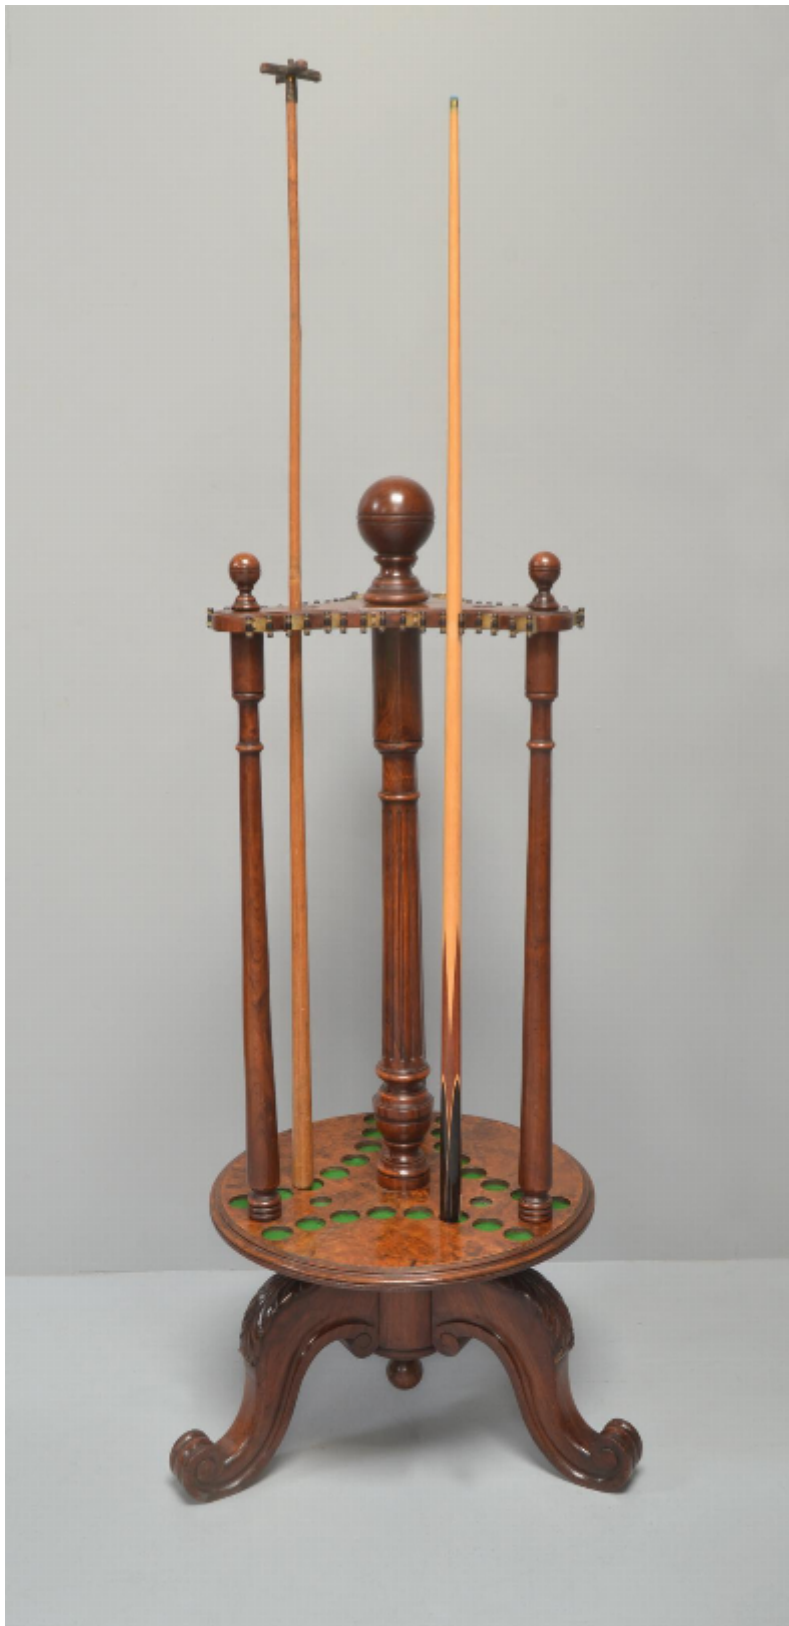

A decorative circular billiard cue stand

Sold

REF: 1198

Height: 144 cm (56.7")

Diameter: 66 cm (26")

Description

An imposing decorative antique billiard snooker or pool cue stand of country house proportions circa 1890.

Standing on three handsome carved feet, this revolving cue stand is made from an excellent cut of walnut.

A fluted central column is flanked by three other uprights and the top is capped with circular bosses.

The brass cue clips have been replaced at some stage.

Made by Burroughes & Watts of London