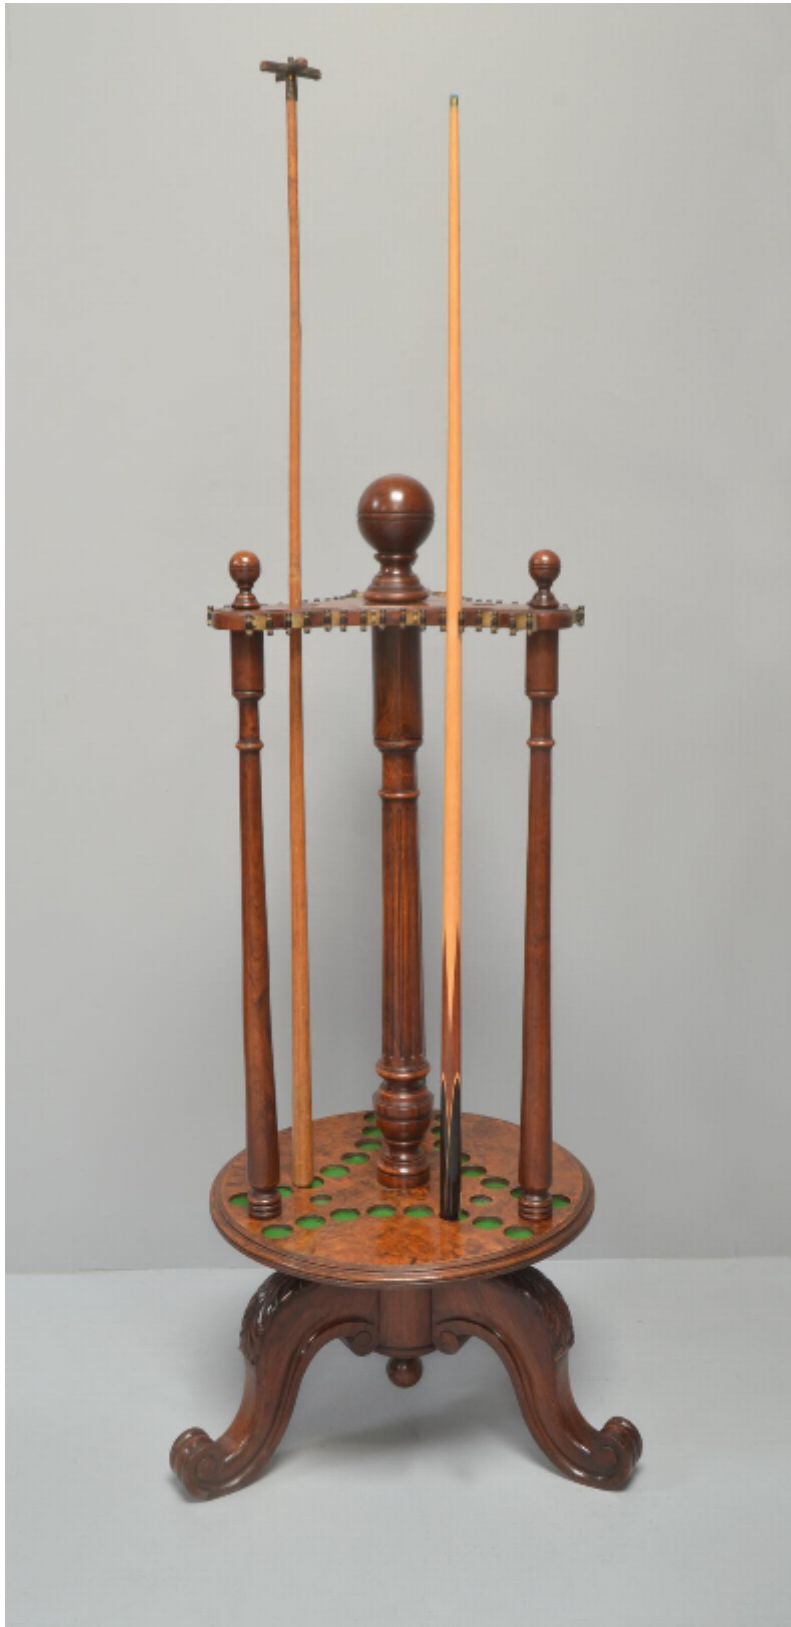

A decorative circular billiard cue stand

Sold

REF: 1198

Height: 144 cm (56.7")

Diameter: 66 cm (26")

Description

An imposing decorative antique billiard snooker or pool cue stand of country house proportions circa 1890.

Standing on three handsome carved feet, this revolving cue stand is made from an excellent cut of walnut.

A fluted central column is flanked by three other uprights and the top is capped with circular bosses.

The brass cue clips have been replaced at some stage.

Made by Burroughes & Watts of London